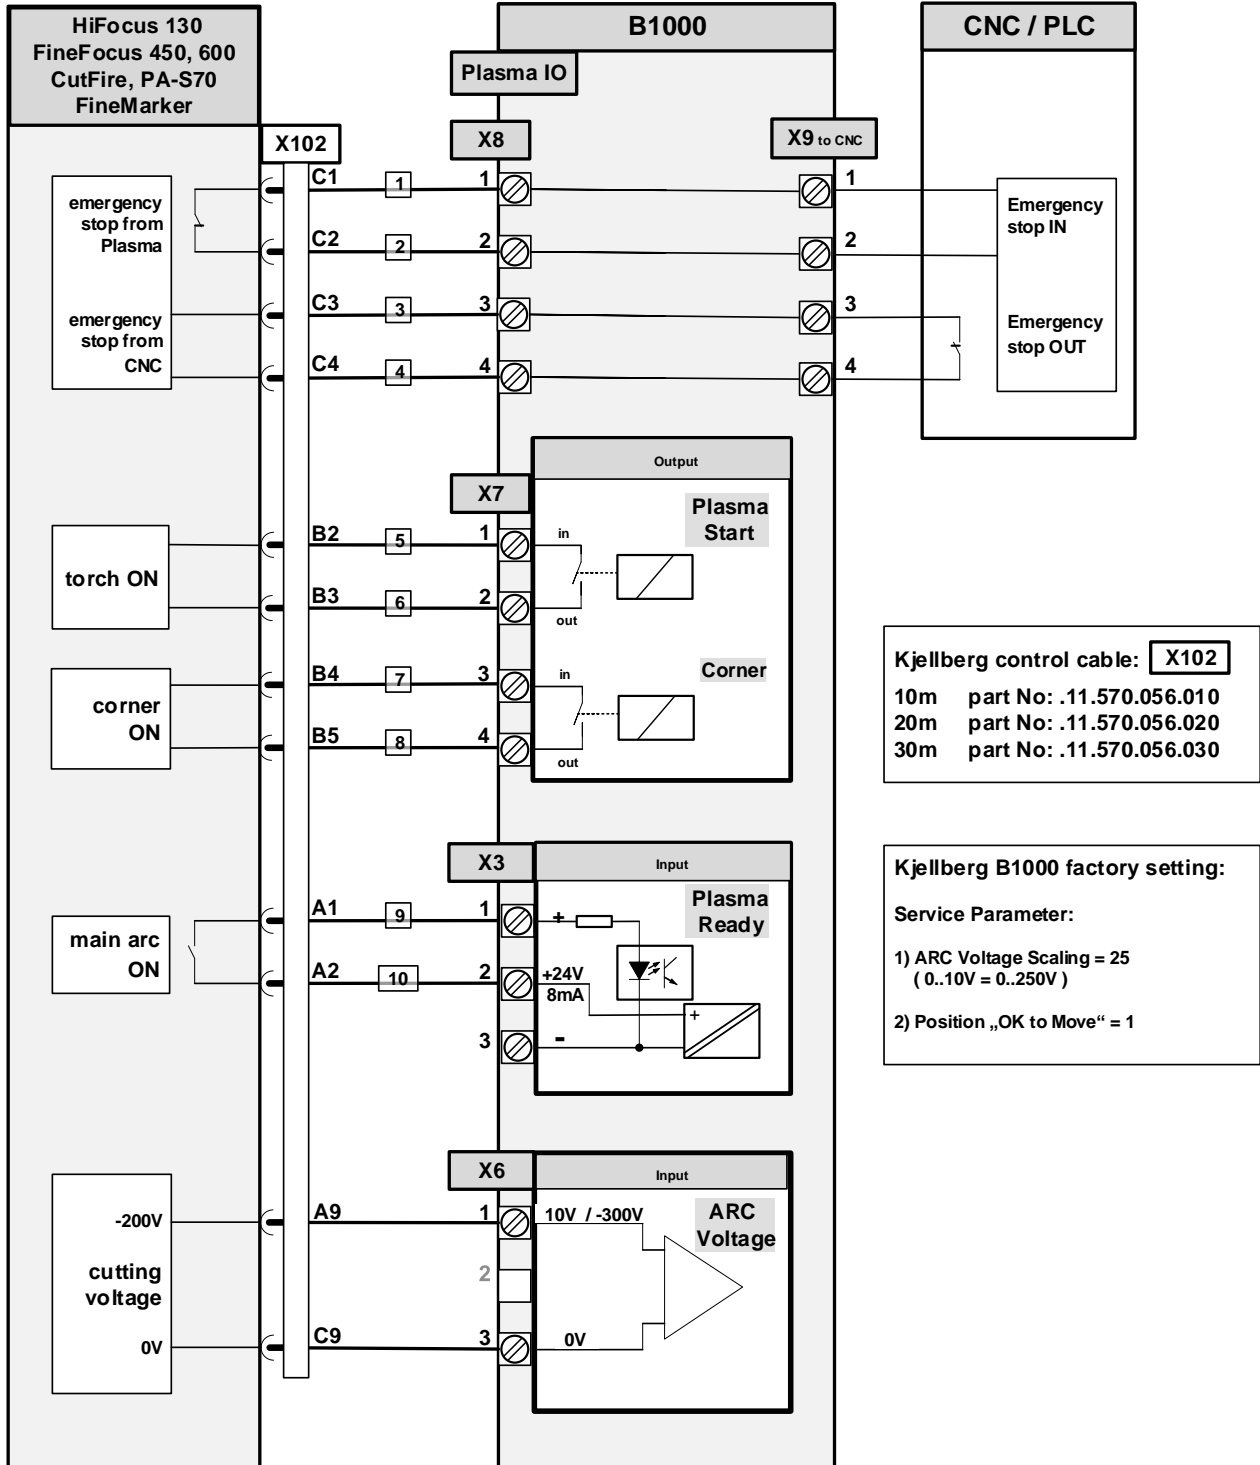

B1000 Signal Connection Kjellberg Plasma source

HiFocus 130, FineFokus 450, 600, CutFire, PA-S70, FineMarker

B1000 Signal Connection Kjellberg Plasma source

HiFocus 80, 160, 161, 280, 360, 440, 600